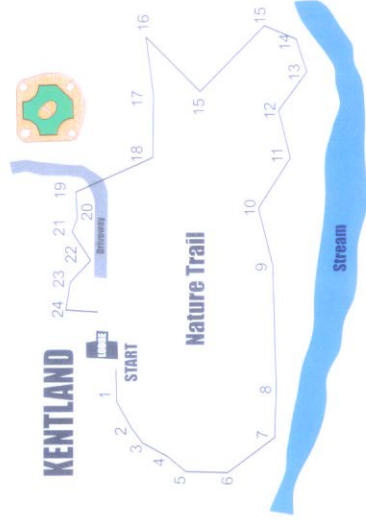

Inside Amenities

- Common Room
- Two Separate Bunk Quarters
  (Each sleeps 12)
- Two Full Bathrooms including Showers
- 42" Flat Screen TV
- DVD Player
- Full Kitchen
  (Stove, Microwave, Refrigerator)
- Eight – 8 ft tables
- Seating for 64